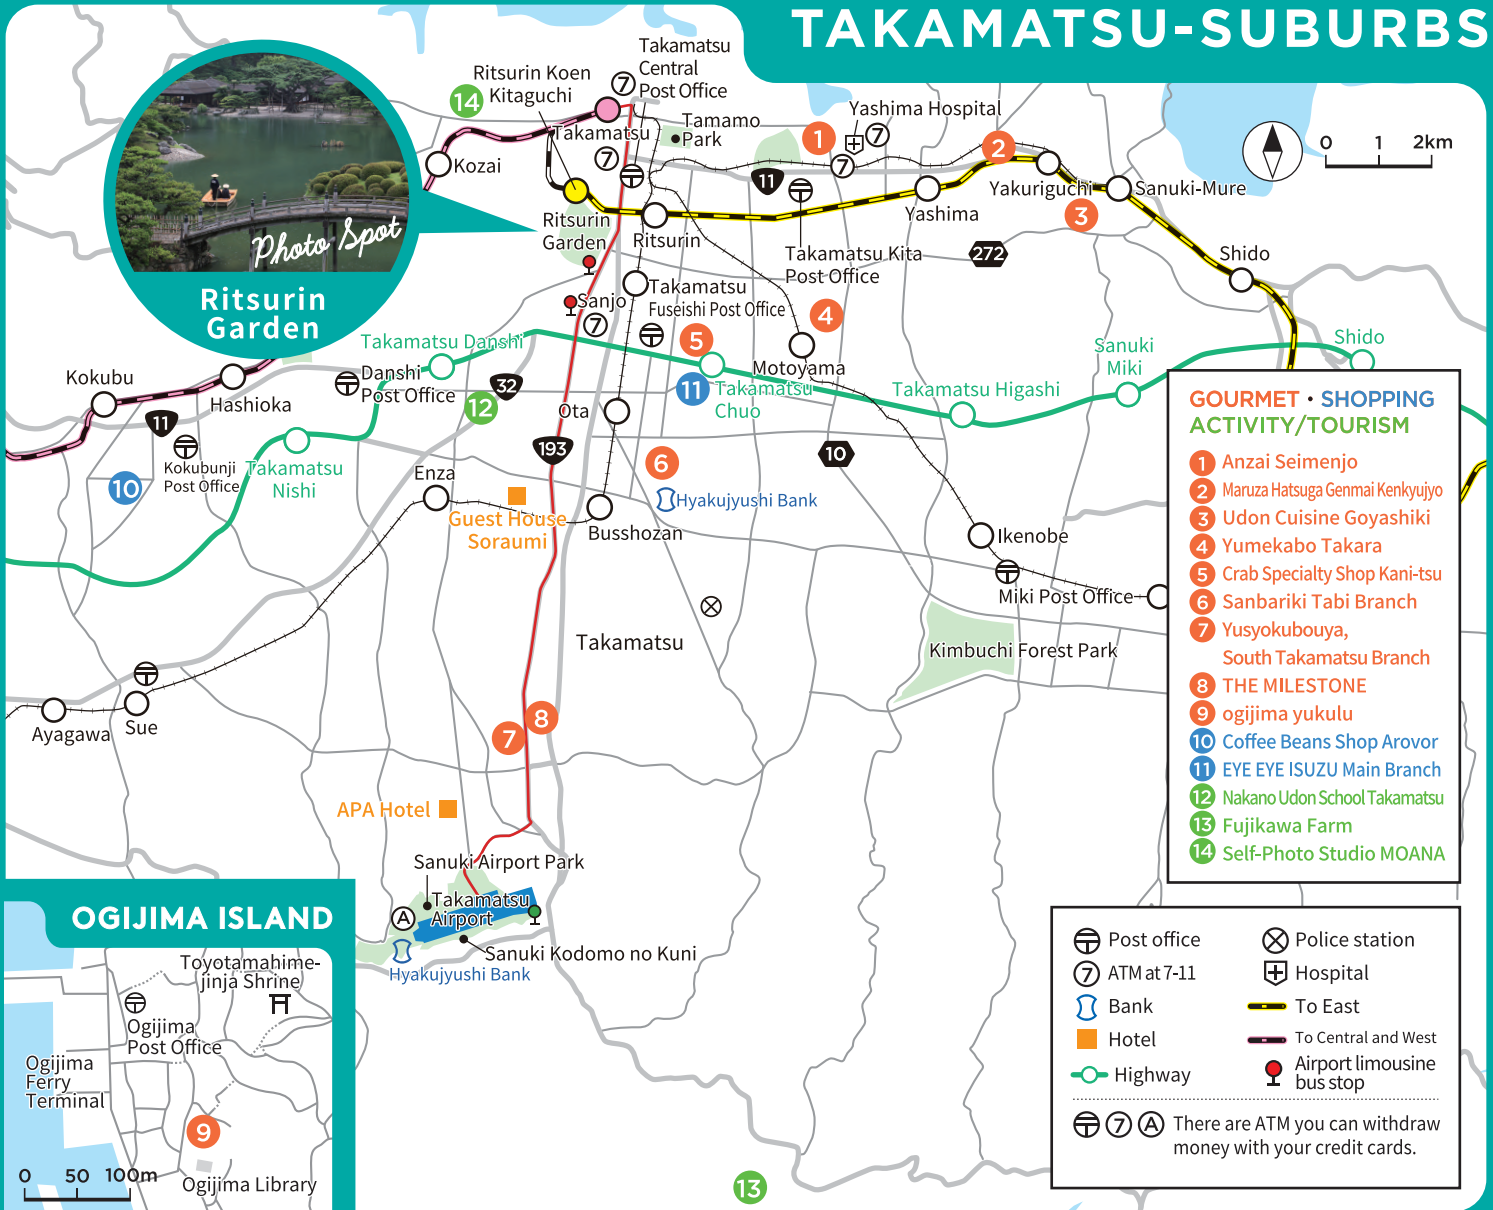

# TAKAMATSU-SUBURBS

- GOURMET · SHOPPING  
ACTIVITY/TOURISM**
- 1 Anzai Seimenjo
  - 2 Maruza Hatsuga Genmai Kenkyujo
  - 3 Udon Cuisine Goyashiki
  - 4 Yumekabo Takara
  - 5 Crab Specialty Shop Kani-tsu
  - 6 Sanbariki Tabi Branch
  - 7 Yusyokubouya, South Takamatsu Branch
  - 8 THE MILESTONE
  - 9 ogijima yukulu
  - 10 Coffee Beans Shop Arovor
  - 11 EYE EYE ISUZU Main Branch
  - 12 Nakano Udon School Takamatsu
  - 13 Fujikawa Farm
  - 14 Self-Photo Studio MOANA

- Ⓜ Post office
- Ⓡ ATM at 7-11
- 🏦 Bank
- 🏨 Hotel
- 🚰 Highway
- 🚰🚰🚰 There are ATM you can withdraw money with your credit cards.
- 🚔 Police station
- 🏥 Hospital
- ➡ To East
- ↔ To Central and West
- 🚏 Airport limousine bus stop

\*Scan QR code and get more detailed map of each shop.